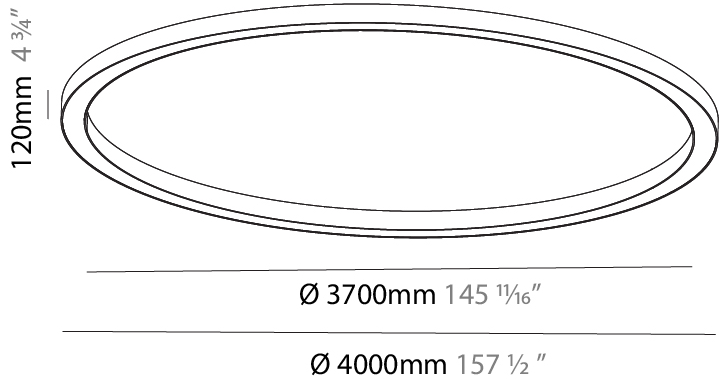

1. To build a product code in our configurator select the specify button on the base model # product page
2. To build a manual product code on this datasheet choose from the options listed below in blue font and add the suffix to the base model #

GENERAL

Series: Glorious
Subseries: Glorious
Brand: Prolicht
Division: Architectural
Mounting Type: Surface
Mounting Location: Ceiling
Subcategory: Ambient

PHYSICAL

Shape: Round
Diameter (mm): 4000
Diameter (in): 157 1/2
Height (mm): 120
Height (in): 4 3/4
Light Distribution: Direct
Weight (kg): 49.661
Weight (lbs): 109.25
Diffuser: PMMA - Opal
Fixture Finish: SSR / BKV / CWI / CRY / HAB / UFT / ITA / RUA / FTG / MYG / LOD / PUS / FRO / FUP / KIA / POP / BLS / SPG / MEY / GOH / GUM / CHC / COM / ABZ / JAG / OBR / MOS / ROR
Fixture Material: Aluminum

ELECTRICAL

Lamp Type: LED (Zhaga Standard)
Input Wattage (W): 200
Total Output Wattage (W): 160 / 128 (3500K)
Dimming: Non-Dimming / Phase Dimming (120Vac only) / 0-10V Dimming
Driver Included: Yes
Driver Location: Integrated
Driver Type: Constant Current - 120 / 277Vac
Driver Class: Class 2
Input Voltage (V): 120 - 277
Constant Current (mA): 350 / 1000 (3500K)

LED

Color Temperature (°K): 3000 / 3500 / 4000
Max. Delivered Lumen (lm): 18460 / 19110 / 19500
CRI: >80 CRI
Efficiency (%): 65
Lamp Life (hrs): 50000

OPTICAL

RATINGS AND CERTIFICATIONS

Certified By: Certified for North American Standards
IP rating: IP20