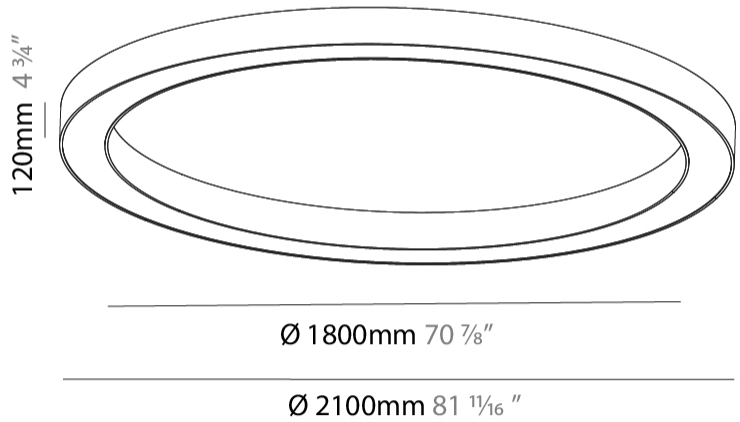

1. To build a product code in our configurator select the specify button on the base model # product page
2. To build a manual product code on this datasheet choose from the options listed below in blue font and add the suffix to the base model #

GENERAL

Series: Glorious
Subseries: Glorious
Brand: Prolicht
Division: Architectural
Mounting Type: Surface
Mounting Location: Ceiling
Subcategory: Ambient

PHYSICAL

Shape: Round
Diameter (mm): 2100
Diameter (in): 82 11/16
Height (mm): 120
Height (in): 4 3/4
Light Distribution: Direct
Weight (kg): 25.133
Weight (lbs): 55.29
Diffuser: PMMA - Opal
Fixture Finish: SSR / BKV / CWI / CRY / HAB / UFT / ITA / RUA / FTG / MYG / LOD / PUS / FRO / FUP / KIA / POP / BLS / SPG / MEY / GOH / GUM / CHC / COM / ABZ / JAG / OBR / MOS / ROR
Fixture Material: Aluminum

ELECTRICAL

Lamp Type: LED (Zhaga Standard)
Input Wattage (W): 101
Total Output Wattage (W): 84 / 67.2 (3500K)
Dimming: Non-Dimming / Phase Dimming (120Vac only) / 0-10V Dimming
Driver Included: Yes
Driver Location: Integrated
Driver Type: Constant Current - 120 / 277Vac
Driver Class: Class 2
Input Voltage (V): 120 - 277
Constant Current (mA): 350 / 700 (3500K)

LED

Color Temperature (°K): 3000 / 3500 / 4000
Max. Delivered Lumen (lm): 9690 / 10035 / 10240
CRI: >80 CRI
Efficiency (%): 65
Lamp Life (hrs): 50000

OPTICAL

RATINGS AND CERTIFICATIONS

Certified By: Certified for North American Standards
IP rating: IP20