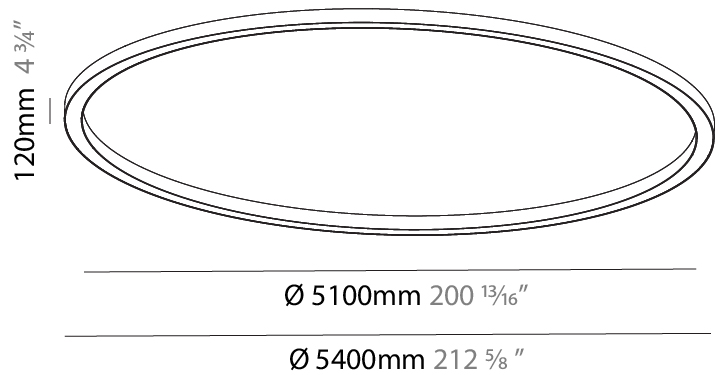

A32920- - -
base number   LED   Color   Finishes
                         Dimming   Temperature   (Diamond)

1. To build a product code in our configurator select the specify button on the base model # product page
2. To build a manual product code on this datasheet choose from the options listed below in blue font and add the suffix to the base model #

GENERAL

Series: Glorious
Subseries: Glorious
Brand: Prolicht
Division: Architectural
Mounting Type: Surface
Mounting Location: Ceiling

PHYSICAL

Diameter (mm): 5400
Diameter (in): 212 5/8
Height (mm): 120
Height (in): 4 3/4
Light Distribution: Direct
Weight (kg): 68
Weight (lbs): 149.6
Diffuser: PMMA - Opal
Fixture Finish: SSR / BKV / CWI / CRY / HAB / UFT / ITA / RUA / FTG / MYG / LOD / PUS / FRO / FUP / KIA / POP / BLS / SPG / MEY / GOH / GUM / CHC / COM / ABZ / JAG / OBR / MOS / ROR
Fixture Material: Aluminum

ELECTRICAL

Lamp Type: LED (Zhaga Standard)
Input Wattage (W): 280
Total Output Wattage (W): 224 / 179.2 (3500K)
Dimming: Non-Dimming / Phase Dimming (120Vac only) / 0-10V Dimming
Driver Included: Yes
Driver Location: Integrated
Driver Type: Constant Current - 120 / 277Vac
Driver Class: Class 2
Input Voltage (V): 120 - 277
Constant Current (MA): 350 / 800 (3500K)

LED

Color Temperature (°K): 3000 / 3500 / 4000
Max. Delivered Lumen (lm): 25840 / 26754 / 27300
CRI: >80 CRI
Efficiency (%): 65
Lamp Life (hrs): 50000

OPTICAL

RATINGS AND CERTIFICATIONS

Certified By: Certified for North American Standards
IP rating: IP20